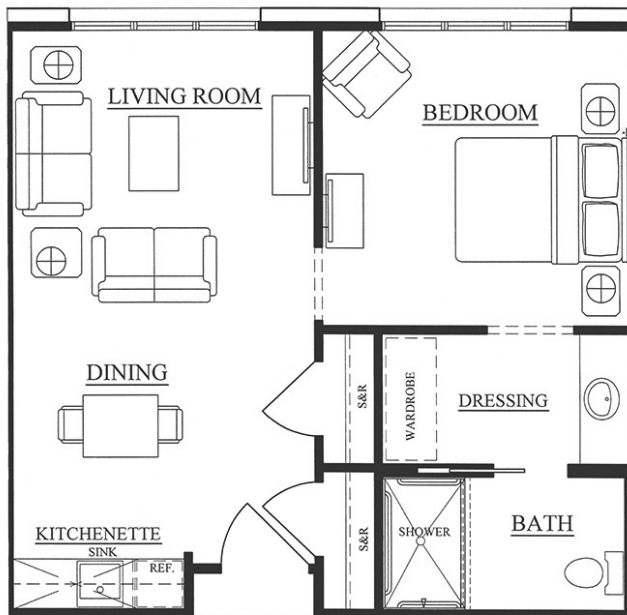

ROCHESTER
Independent Living
Assisted Living & Memory Care
Skilled Rehabilitation

(248) 564-2200
WWW.POMEROYLIVING.COM

Floor Plan & Amenities Assisted Living

We at Pomeroy Living are fully dedicated to providing a life enriching environment that engages our residents in ways that suit their individual desires, interests, and goals.

1 Bedroom
567 sq.ft.

Model
AL 567

1
Bed

1
Bath

567
Sq. Ft.